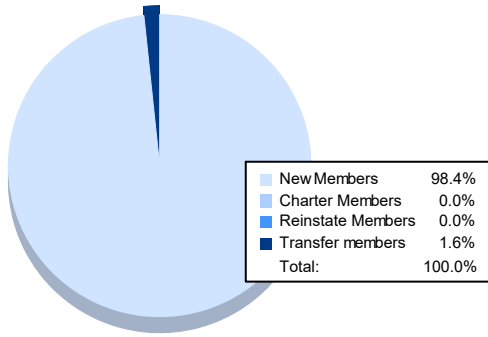

Year	New Clubs	Dropped Clubs	Gain/ Loss Clubs	New Members	Charter Members	Reinstate Members	Transfer Members	Total Member Added	Total Members Dropped	Gain/ Loss Members
2017-2018	1	0	1	48	26	0	0	74	77	-3
2018-2019	1	0	1	90	26	2	4	122	104	18
2019-2020	0	0	0	70	1	0	1	72	77	-5
2020-2021	0	0	0	30	10	78	0	118	154	-36
2021-2022	0	0	0	62	0	0	1	63	71	-8
<b>Average</b>	<b>0</b>	<b>0</b>	<b>0</b>	<b>60</b>	<b>13</b>	<b>16</b>	<b>1</b>	<b>90</b>	<b>97</b>	<b>-7</b>

### Membership Composition June 2022 Cumulative